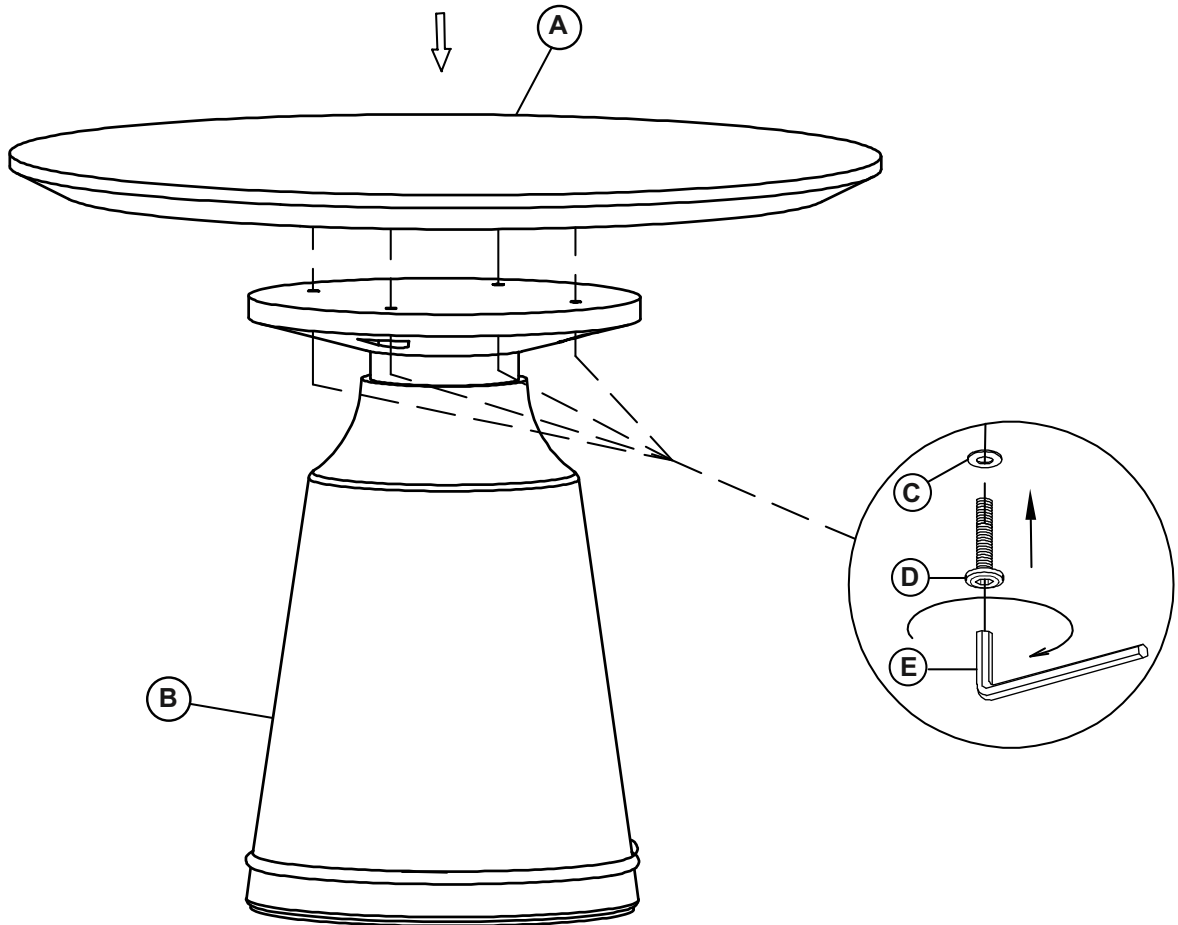

ASSEMBLY STEPS